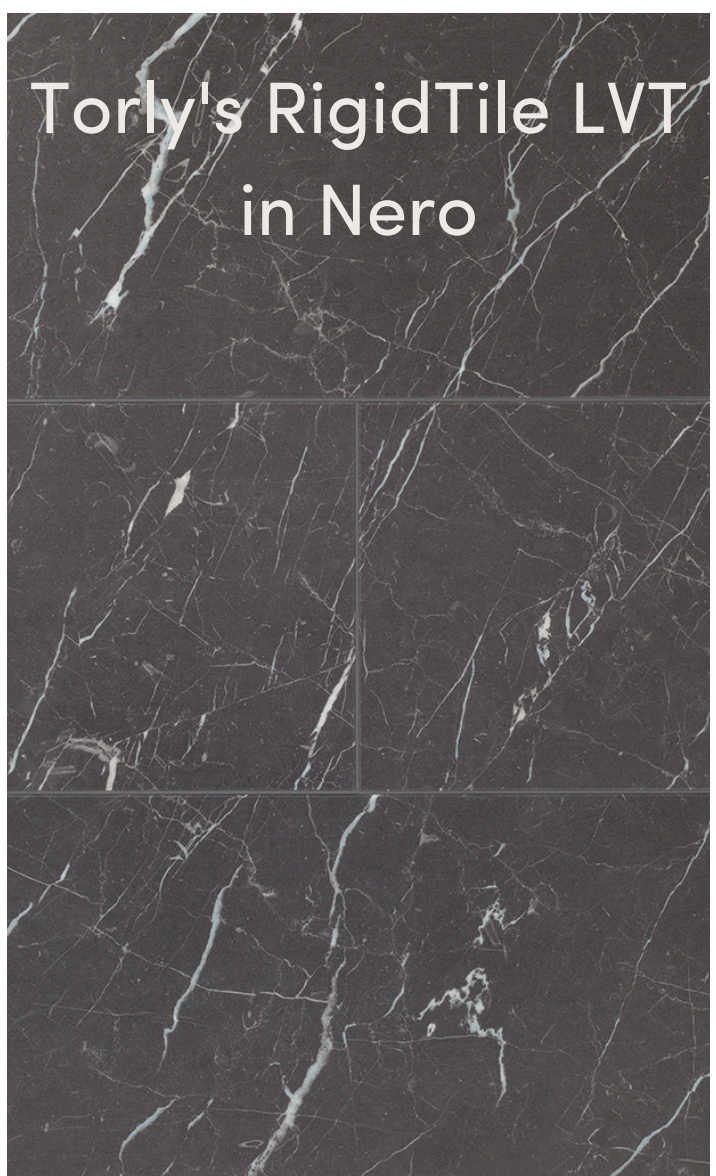

Ryland
Matte Black
Lighting

Torly's RigidTile LVT
in Nero

Torly's
RigidWood LVP
Foremast

Shaw
All Over It II
Concrete Carpet

7976 Lentil Avenue

Europa
Cabinet Doors
in Icicle

Matte Black
Moen Faucets

Uptown Grey Countertops

Ceratec
Essential Bianco
Backsplash

Matte Black
Hardware

2 Panel
Interior Doors