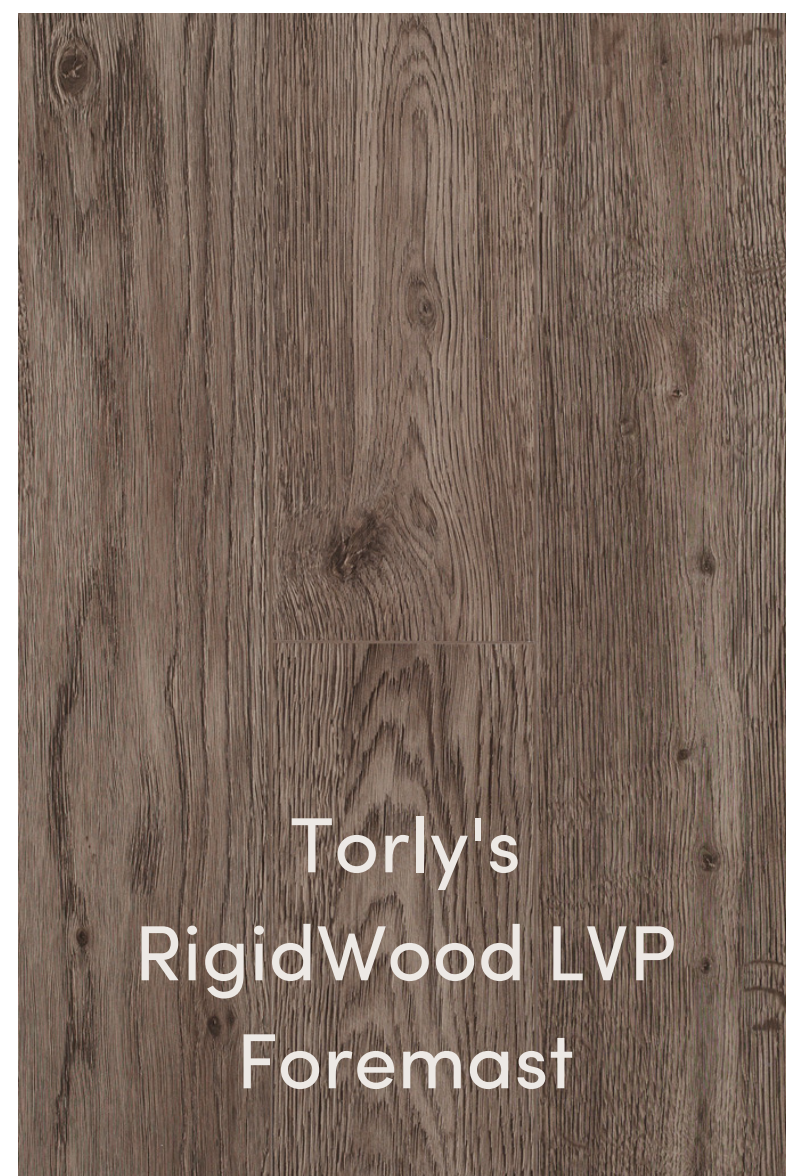

Ryland
Matte Black
Lighting

Torly's RigidTile LVT
in Nero

Torly's
RigidWood LVP
Foremast

Shaw
All Over It II
Concrete Carpet

7976 Lentil Avenue

Europa
Cabinet Doors
in Icicle

Matte Black
Moen Faucets

Uptown Grey Countertops

Ceratec
Essential Bianco
Backsplash

Matte Black
Hardware

2 Panel
Interior Doors